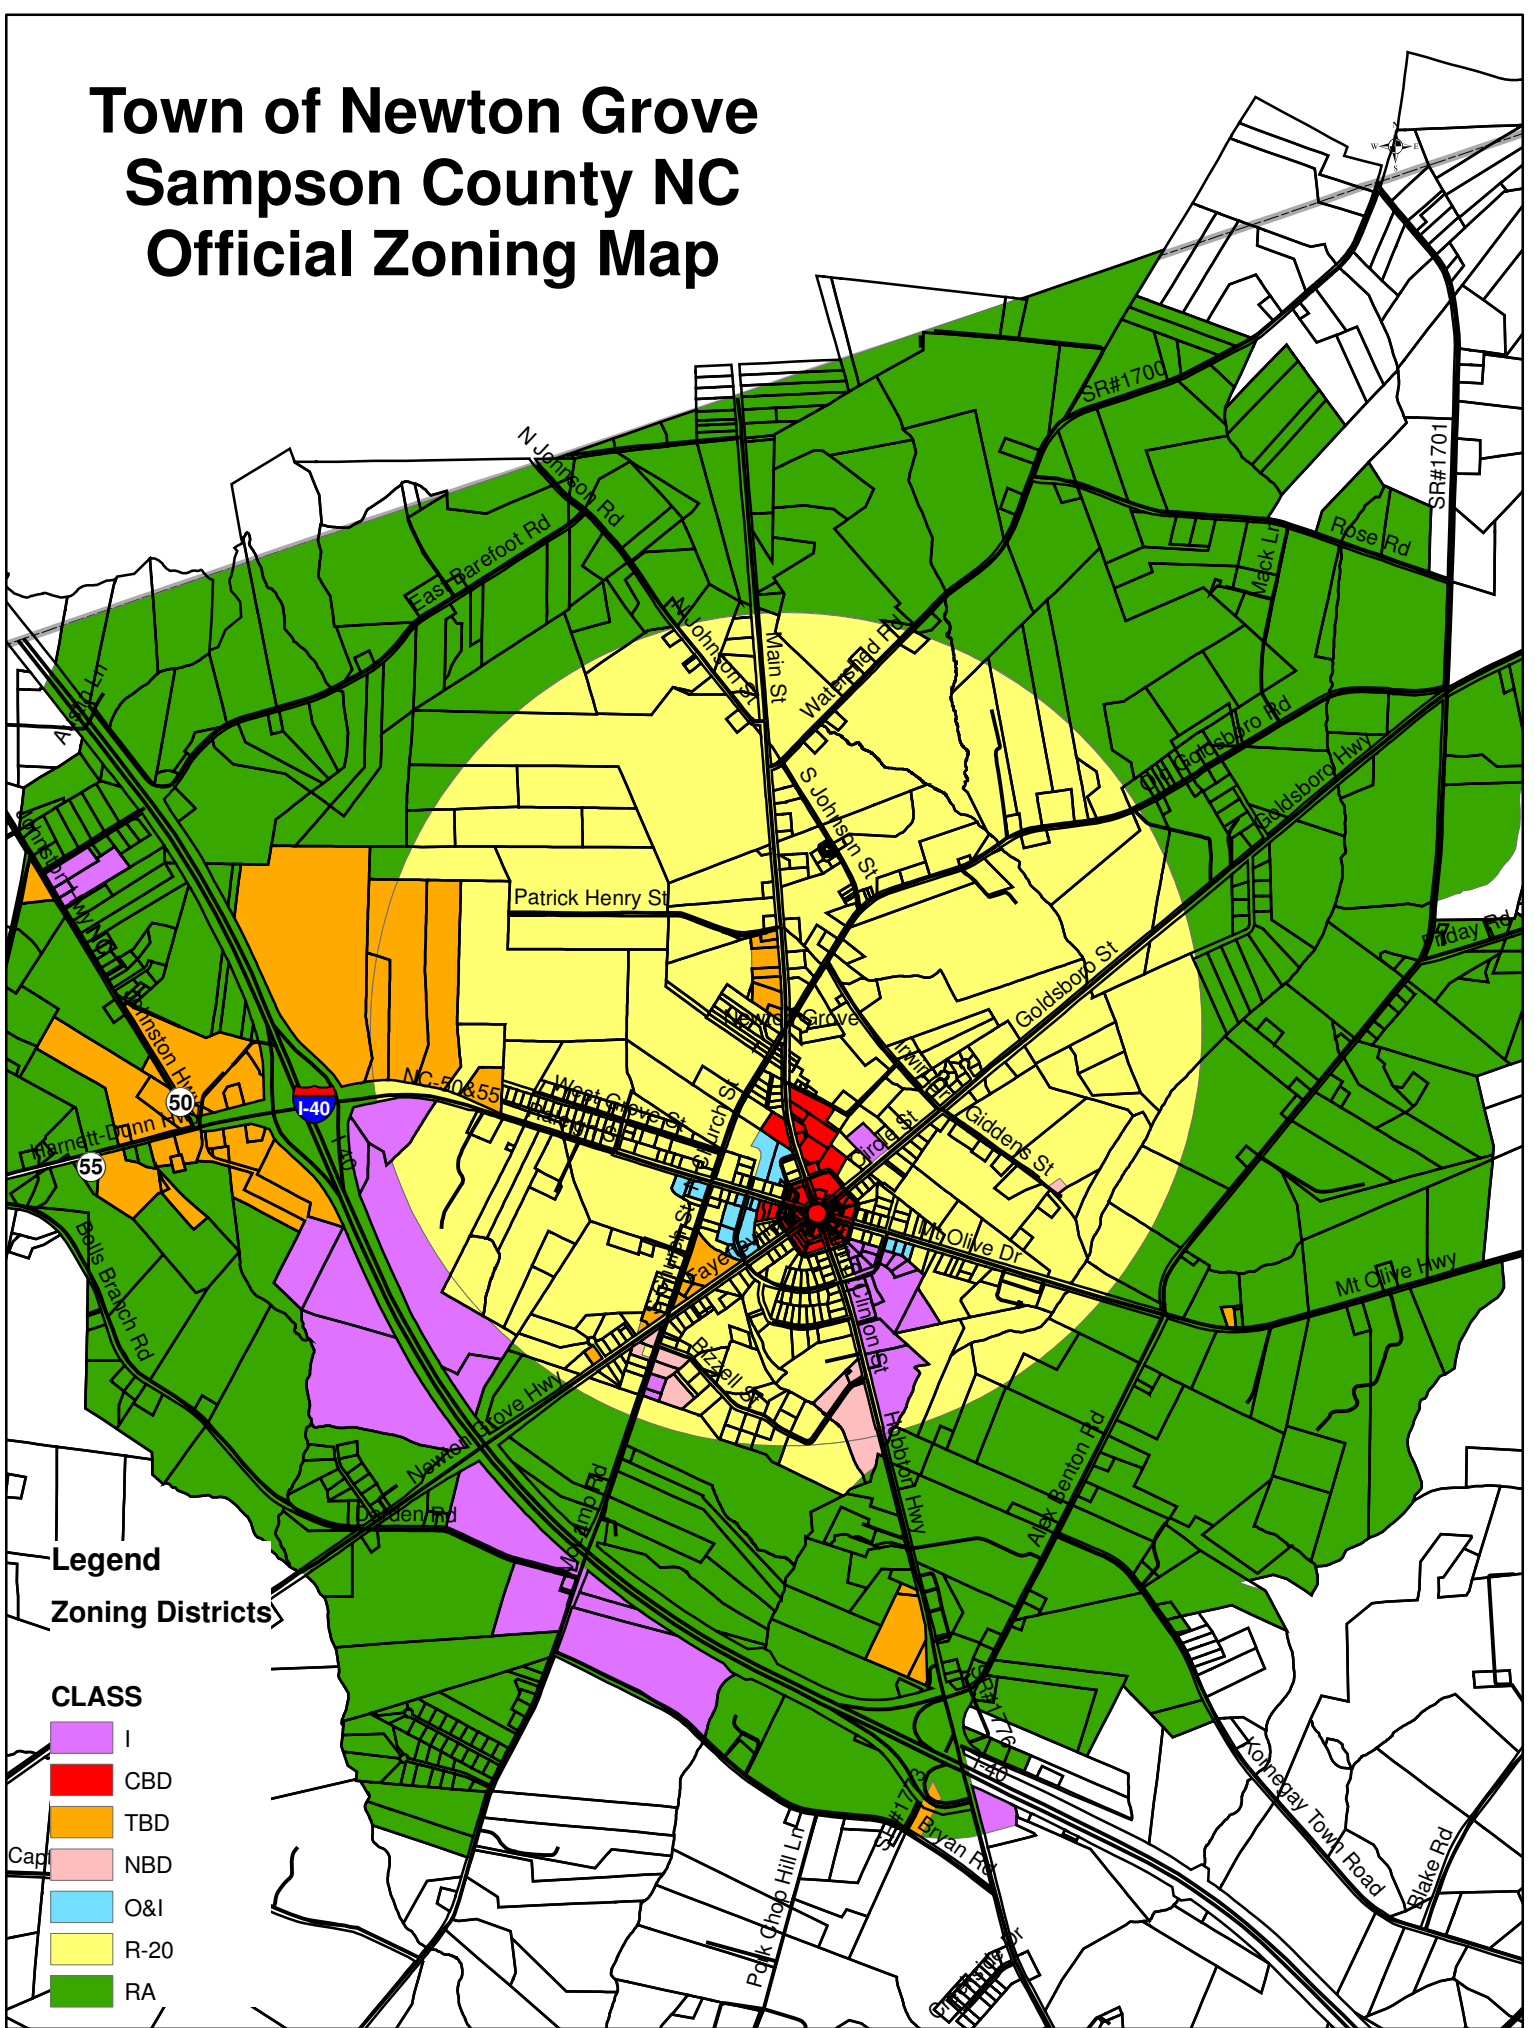

Town of Newton Grove Sampson County NC Official Zoning Map

Legend
Zoning Districts

CLASS

- I
- CBD
- TBD
- NBD
- O&I
- R-20
- RA